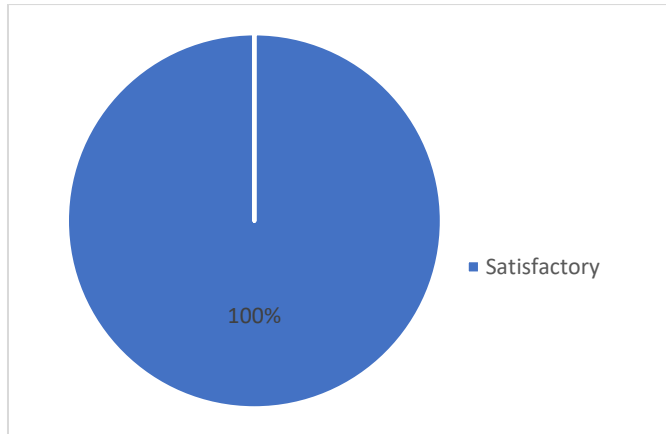

## 10. Feedback of the Event:

Did you learn something new from the workshop?

How would you describe the tutor's engagement?

Time duration for the workshop

Resources given during the workshop

11. Weblink:

12. Event Coordinators: