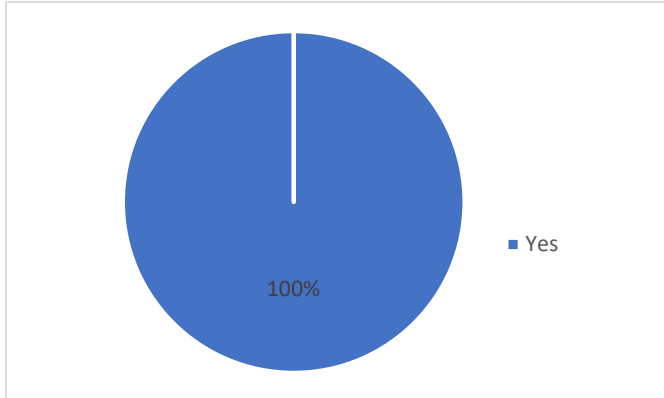

10. Feedback of the Event:

Did you learn something new from the workshop?