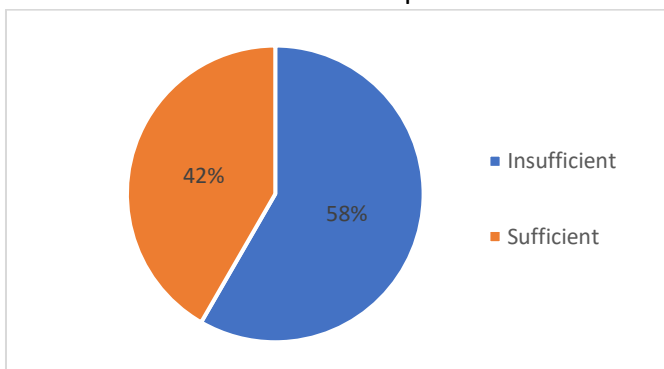

## 10. Feedback of the Event:

Did you learn something new from the workshop?

How would you describe the tutor's engagement?

Time duration for the workshop

Resources given during the workshop

11. Weblink:

12. Event Coordinators: