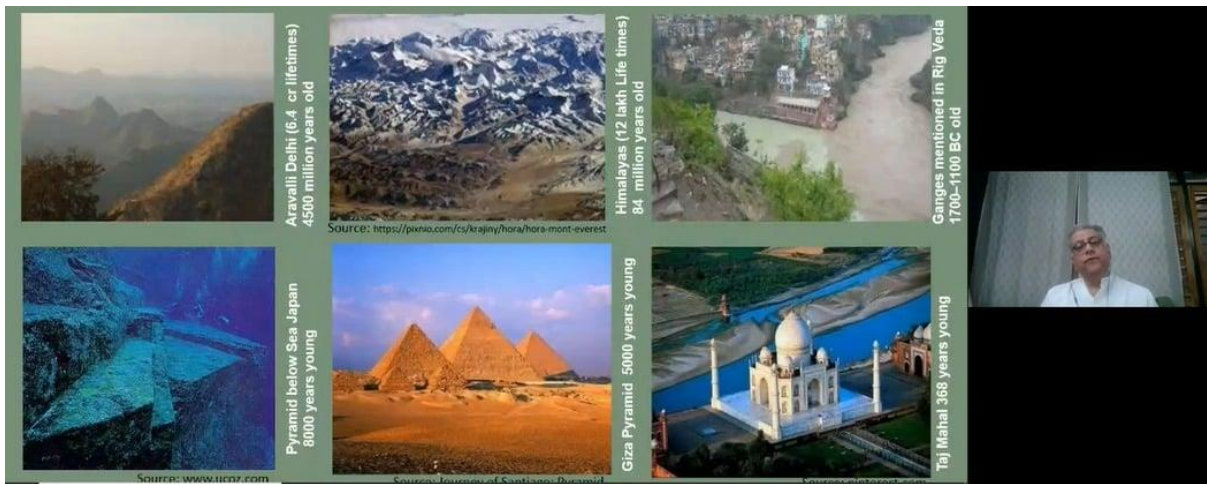

Landscape Exper Ar. Akshay Kaul presenting on Landscape Architecture: Beyond its Stereotypes